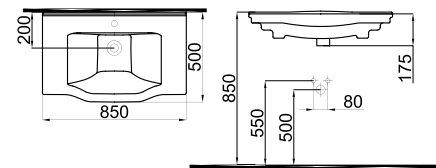

3301-0805 Neo Classic Lavabo / Neo Classic Washbasin (50x80)