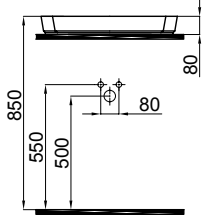

0101-2485 Kare Lavabo Batarya Delikli
/ Kare Washbasin With Hole **(48x48)**