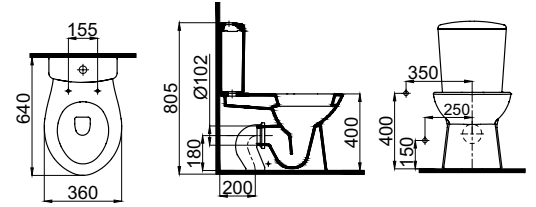

1004-0305 Duvara Sifir Klozet / Back to wall WC Pan (36x64x39)