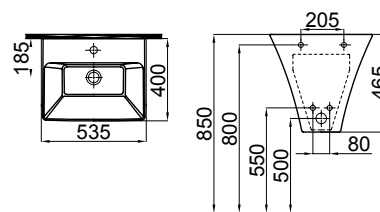

3201-2405 Halley Monoblok Lavabo / Halley Monoblock Washbasin (40x55)