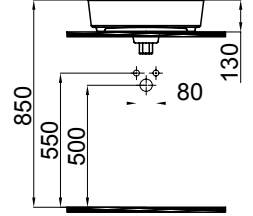

0101-9455 Daire Lavabo Batarya Delikli
/ Round Washbasin With Hole **(45x45)**