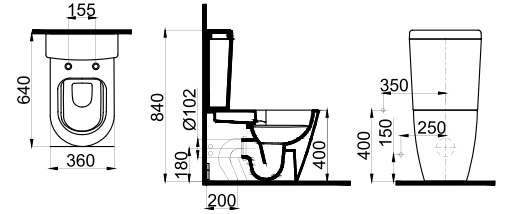

3104-0315 Duvara Sifir Klozet / Back to Wall WC Pan (36x64x40)