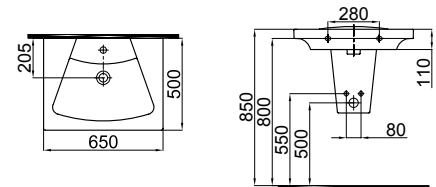

2804-0605 Asma Klozet / Wall Hung WC Pan (35x57x35)

2806-0305 Asma Bide / Wall Hung Bidet (35x57x33)