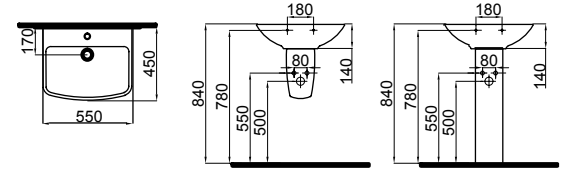

3501-0455 Nova Lavabo / Nova Washbasin (35x45)