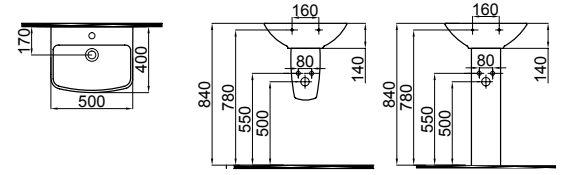

3501-0555 Nova Lavabo / Nova Washbasin (45x55)