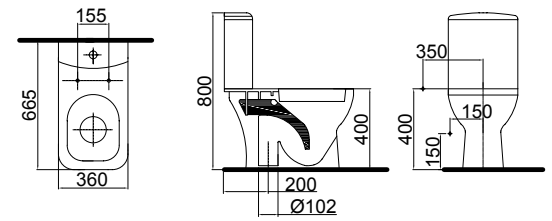

3604-0105 Altan Çıkışlı Klozet / S-Trap WC Pan (36x66x40)