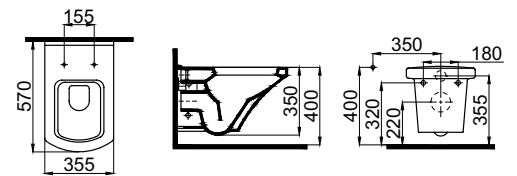

2804-0605 Asma Klozet / Wall Hung WC Pan (35x57x35)