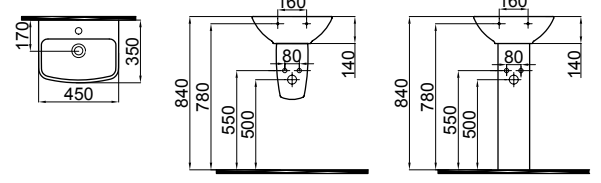

1001-0505 Samanyolu Lavabo / Samanyolu Washbasin (50x60)

3501-0455 Nova Lavabo / Nova Washbasin (35x45)