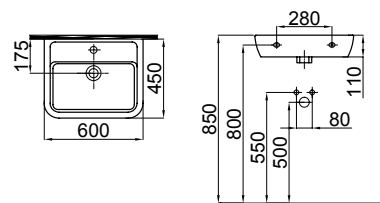

3201-2405 Halley Monoblok Lavabo / Halley Monoblock Washbasin (40x55)